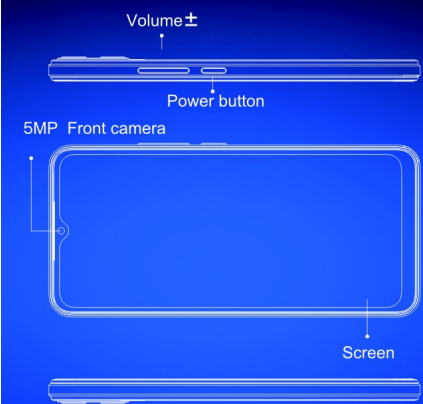

PRODUCT HEX-VISION IMAGE

VOLUME BUTTON: Short press to adjust the volume or to mute incoming calls.

6