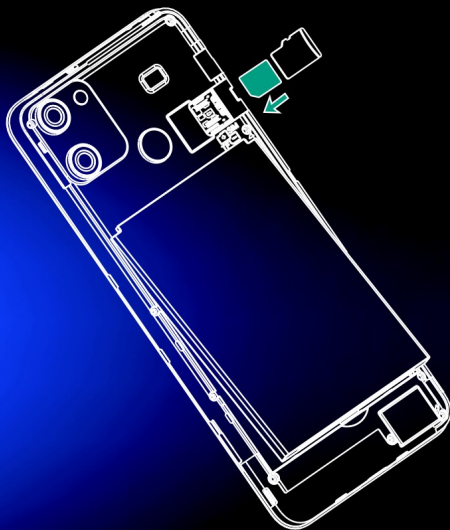

EN Insert SIM card(s)

3