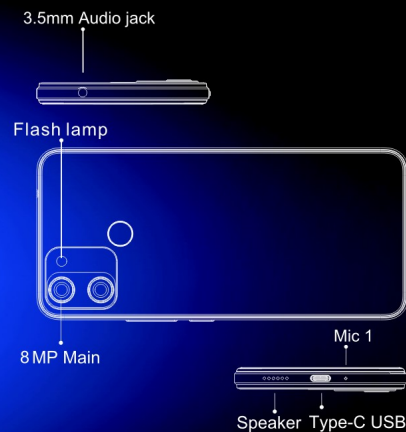

PRODUCT HEX-VISION IMAGE

Speaker Type-C USB

7

SPECIFICATIONS

BASIC INFORMATION

Model HD65PLUS
Operating System Powered by Android™ 13
CPU 4xA53 2.0GHz GPU IMG GE8300@660
RAM 4GB
ROM 64GB
Battery 4000mAh

Display

Cameras

Front Camera	5MP Camera
Rear Camera	13MP Camera

Connection (I/O)
Band GSM:850/900/1800/1900
WCDMA:B2/4/5
LTE:B2/4/5/12/13/25/26/41 (HPUE) /66/71
SIM/TF card 1 Nano SIM Card and 1 TF Card
WiFi IEEE802.11 a/b/g/n/ac
Bluetooth Bluetooth 5.0
GNSS GPS

FM YES
Earphone Port 3.5mm
USB Port Type-C USB

Other Features

Video File Format 3GP/MPEG4, etc
Audio File Format WAV/MP3/AAC/AMR/MIDI/APE/WMA, etc Card
Extend Support TF card up to 256 GB
Language Support Multi-language
Sensor G-Sensor, Gravity sensor, Compass.

In the box

8

Safety Statement

Pour un fonctionnement porté sur le corps, ce modèle de téléphone a été testé et répond aux directives d'exposition RF FCC/ISEDCC lorsqu'il est utilisé avec un accessoire conçu pour ce produit ou lorsqu'il est utilisé avec un accessoire qui ne contient pas de métal et qui positionne le combiné à au moins 10 mm du corps. Le non-respect des restrictions ci-dessus peut entraîner une violation des directives d'exposition aux RF.

For body-worn operation, this device has been tested and meets the FCC/ISEDCC RF exposure guidelines when used with a leather case. The users must use this leather case. Use of other leather case may not ensure compliance with FCC/ISEDCC RF exposure guidelines.

BE	BG	CZ	DK	DE	EE	IE	EL
ES	FR	HR	IT	CY	LV	LT	LU
HU	MT	NL	AT	PL	PT	RO	SI
SK	FI	SE	NO	IS	LI	CH	TR

In all EU member states, operation of 5150-5250 MHz is restricted to indoor use only.

Made in China