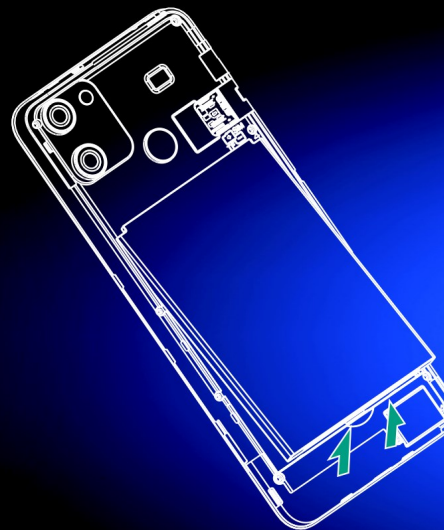

EN Insert battery

4