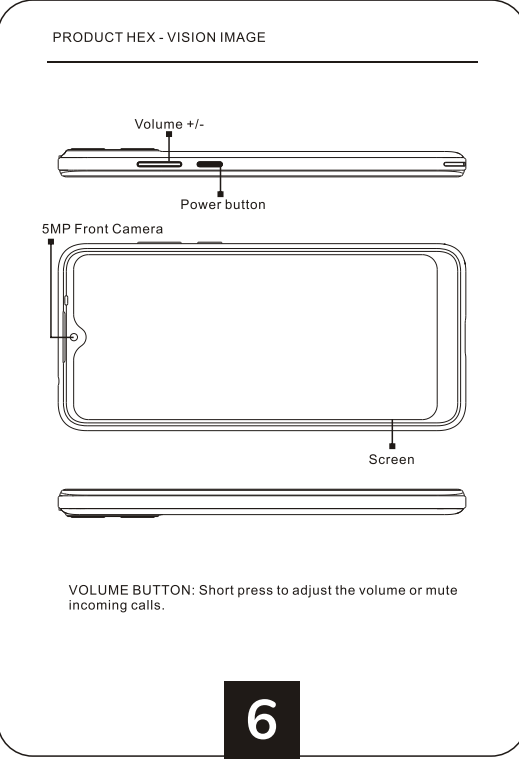

VORTEX HD65 Choice

6