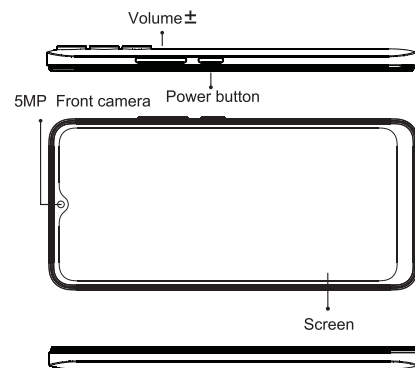

VORTEX A24

PRODUCT HEX-VISION IMAGE

VOLUME BUTTON:Short press to adjust the volume or to mute incoming calls.

6