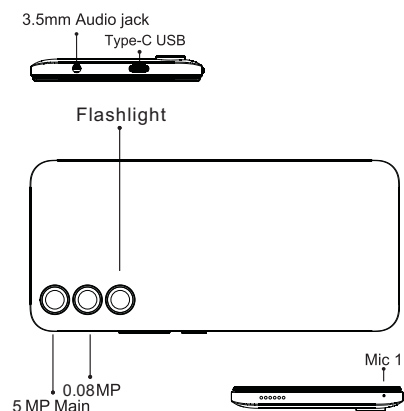

PRODUCT HEX-VISION IMAGE

7

SPECIFICATIONS

BASIC INFORMATION

Model A24
Operating System Powered by Android™ 14
CPU 1.6Ghz Octa Core Processor UNISOC 9863
RAM 3GB
ROM 32GB
Battery 3000mAh

Display

Cameras

Front Camera	5MP	Camera Resolution
Rear Camera	5MP	Camera Resolution

Connection(I/O)

Band GSM:850/900/1800/1900
WCDMA:824/5
LTE:B2/4/5/12/13/25/26/41(HPUe)/66/71
SIM/TF card 1 Nano SIM Card and 1 TF Card
WiFi IEEE802.11 a/b/g/n
Bluetooth Bluetooth 4.2
GNSS GPS
FM YES
Earphone Port 3.5mm
USB Port Type-C USB

Other Features

Video File Format 3GP/MPEG4,etc
Audio File Format WAV/MP3/AAC/AMR/MIDI/APE/WMA,etc Card
Extend Support TF card up to 64 GB
Language Support Multi-language
Sensor G-Sensor

In the box

8

Safety Statement

For body-worn operation, this device has been tested and meets the FCC/ISED RF exposure guidelines when used with a leather case. The users must use this leather case. Use of other leather case may not ensure compliance with FCC/ISED RF exposure guidelines.

BE	BG	CZ	DK	DE	EE	IE	EL
ES	FR	HR	IT	CY	LV	LT	LU
HU	MT	NL	AT	PL	PT	RO	SI
SK	FI	SE	NO	IS	LI	CH	TR

In all EU member states, operation of 5150-5250 MHz is restricted to indoor use only.

Made in China

VORTEX

VORTEX A24