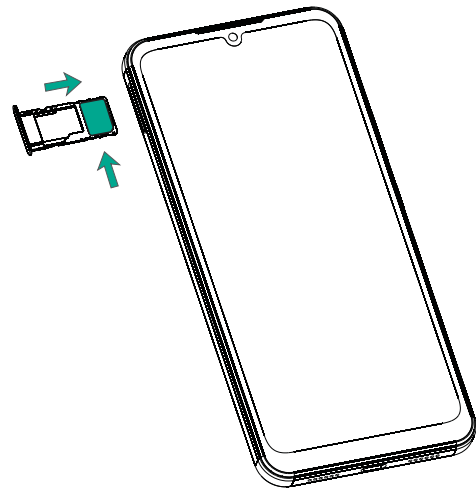

EN Insert SIM card(s)

2