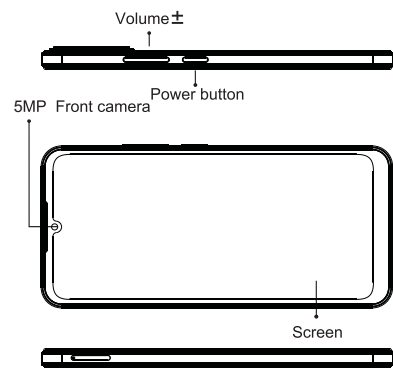

VORTEX HD67

PRODUCT HEX-VISION IMAGE

VOLUME BUTTON: Short press to adjust the volume or to mute incoming calls.

5