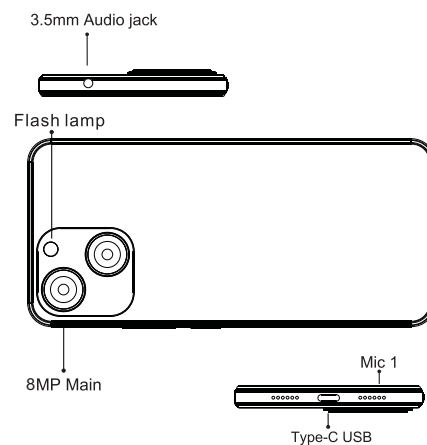

PRODUCT HEX-VISION IMAGE

6

SPECIFICATIONS

BASIC INFORMATION

Model HD67
Operating System Powered by Android™ 13
CPU 2x A75 1.6GHz + 6x A55 1.6GHz UNISOC T606
RAM 4GB
ROM 64GB
Battery 4000mAh

Display

Cameras

Front Camera	5MP	Camera Resolution
Rear Camera	8MP	Camera Resolution

Band GSM: 850/900/1800/1900
WCDMA: B2/B5
LTE: B2/B3/B7/B8
SIM/TF card 1 Nano SIM Card and 1 TF Card
WiFi IEEE802.11 a/b/g/n
Bluetooth Bluetooth 5.0
GNSS GPS
FM YES
Earphone Port 3.5mm
USB Port Type-C USB

Other Features

Video File Format 3GP/MPEG4, etc
Audio File Format WAV/MP3/AAC/AMR/MIDI/APE/WMA, etc Card
Extend Support TF card up to 64 GB
Language Support Multi-language
Sensor G-Sensor

In the box

1*Phone
1*USB-C Cable
1*Power Adapter
1*Quick Start Guide
1*Protective case
1*Battery

7

Safety Statement

Pour un fonctionnement porté sur le corps, ce modèle de téléphone a été testé et répond aux directives d'exposition RF FCC/ISED lorsque'il est utilisé avec un accessoire conçu pour ce produit ou lorsqu'il est utilisé avec un accessoire qui ne contient pas de métal et qui positionne le combiné à au moins 10 mm du corps. Le non-respect des restrictions ci-dessus peut entraîner une violation des directives d'exposition aux RF.

For body-worn operation, this device has been tested and meets the FCC/ISED RF exposure guidelines when used with a leather case. The users must use this leather case. Use of other leather case may not ensure compliance with FCC/ISED RF exposure guidelines.

BE	BG	CZ	DK	DE	EE	IE	EL
ES	FR	HR	IT	CY	LV	LT	LU
HU	MT	NL	AT	PL	PT	RO	SI
SK	FI	SE	NO	IS	LI	CH	TR

In all EU member states, operation of 5150-5250 MHz is restricted to indoor use only.

Made in China

VORTEX

VORTEX HD67

EN Quick Start Guide